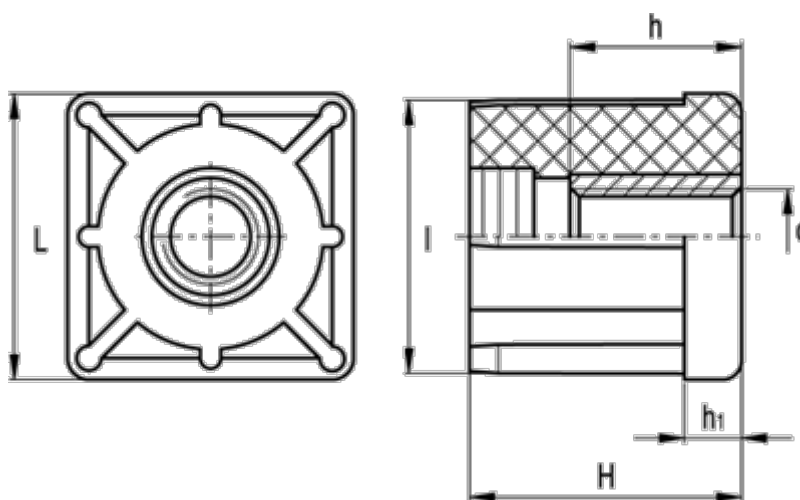

Data Sheet

Article number: 2310320101
Description: E+G Square end-cap
NDX.Q-40x2.5-M8

Measures

d	= M8	Tube wall thickness = 2.5
h	= 10	Weight (g) = 47
H	= 38	
h1	= 8	
Internal tube size	= 35.0	
l	= 35.0	
L	= 40	
Outer tube size	= 40	